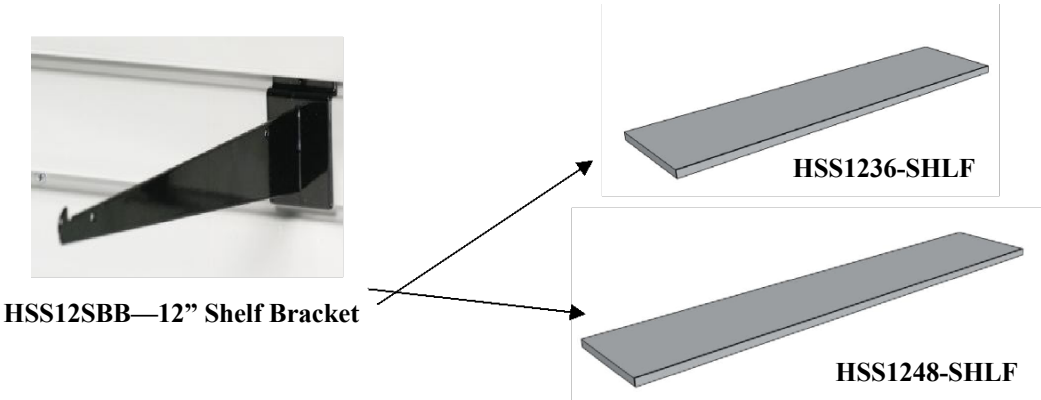

Garage Cabinets Unlimited

Shelving & Baskets

HSS1324B—13 x 14 Shoe Rack