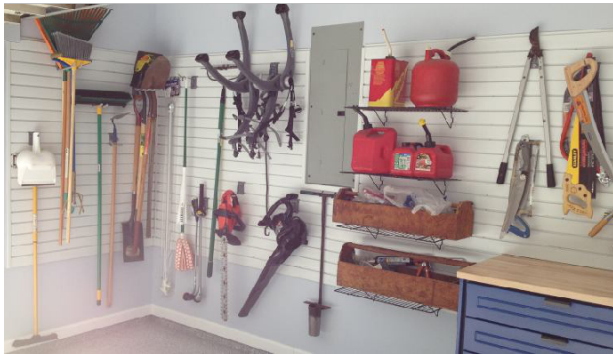

Slatwall

Get your things off the floor so you can keep your garage organized!

Organize:

- Kids' Toys
- Yard Tools
- Sports Equipment
- Tools
- And Much More

Garage Cabinets Unlimited

Looking for a simple, affordable solution for storing bicycles, sports equipment, lawn & garden tools, or any variety of other items?

Then slat wall panels and accessories may be a perfect fit for you. Whether you want to use it as a standalone storage system or add it to a complete solution that includes garage cabinets; slat wall can be a great option for storing your stuff.